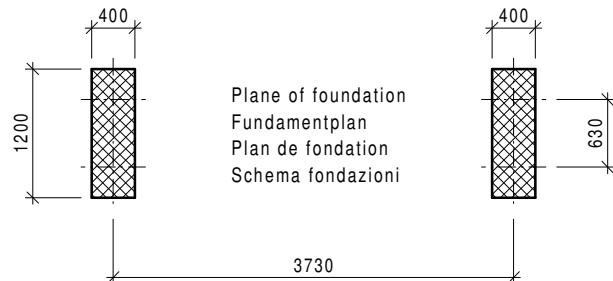

Holder - Velohalter
Support - Supporti

Mod. H-23 24

COVER CYCLES	July 2020
FAHRRADUEBERDACHUNG	MR
TOITURE A VELO	
COPERTURA CICLI	

C.I.C.L.O.P.A.R.K.[®] CITY

QUADRO PIANO 300

MARINO BERNASCONI

ON REQUEST - AUS ANFRAGE - SUR DEMANDE - SU RICHIESTA