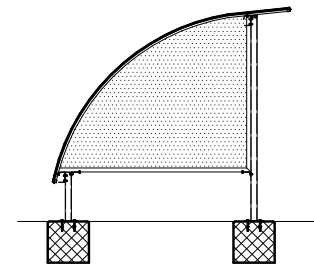

Mod. H-23 24