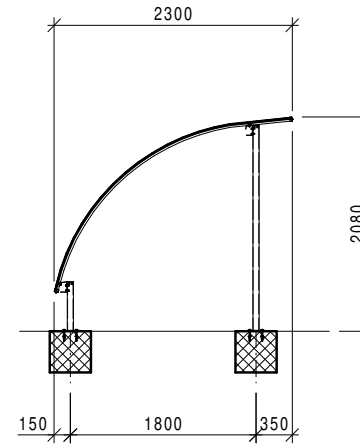

Plane of foundation
Fundamentplan
Plan de fondation
Schema fondazioni