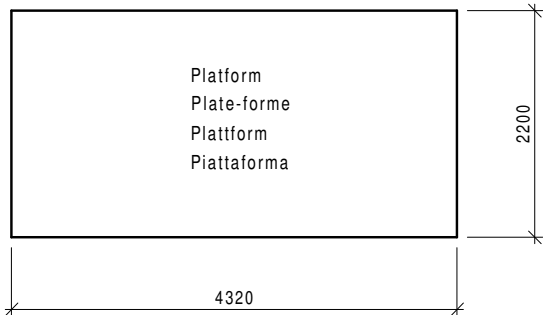

Platform
Plate-forme
Plattform
Piattaforma

COVER CYCLES	January 2018
FAHRRADUEBERDACHUNG	MR
TOITURE A VELO	
COPERTURA CICLI	

CICLOPARK® CITY

STANDARD BASIC 400

MARINOBERNASCONI