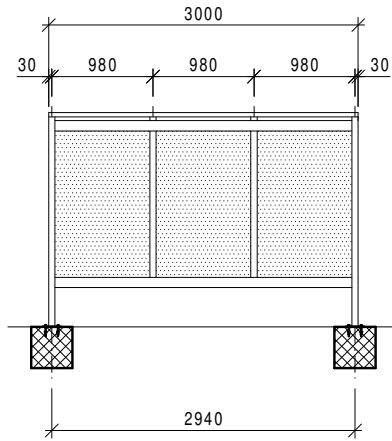

Plane of foundation
Fundamentplan
Plan de fondation
Schema fondazioni