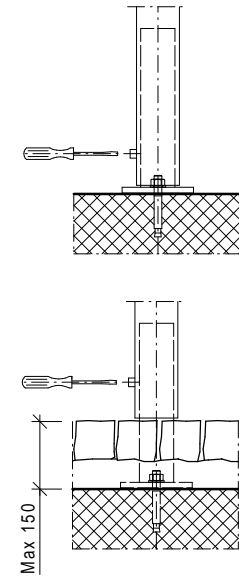

Plane of foundation
Fundamentplan
Plan de fondation
Schema fondazioni