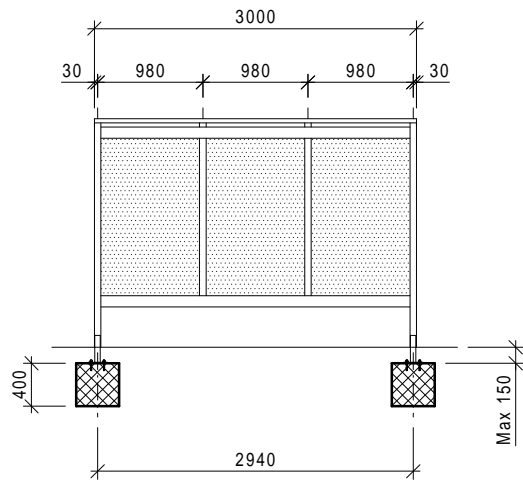

Plane of foundation
Fundamentplan
Plan de fondation
Schema fondazioni