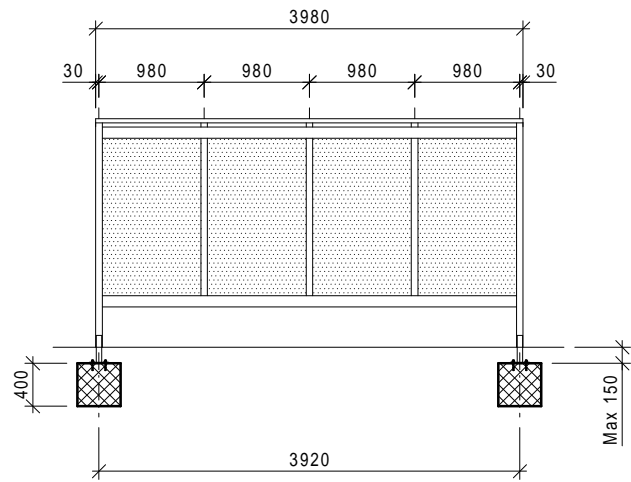

Plane of foundation
Fundamentplan
Plan de fondation
Schema fondazioni