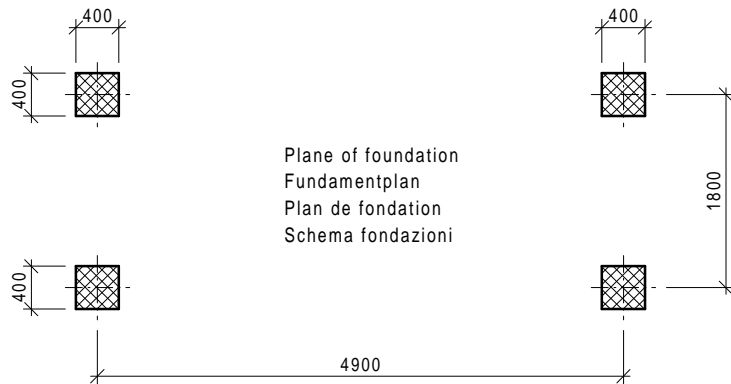

Plane of foundation
Fundamentplan
Plan de fondation
Schema fondazioni