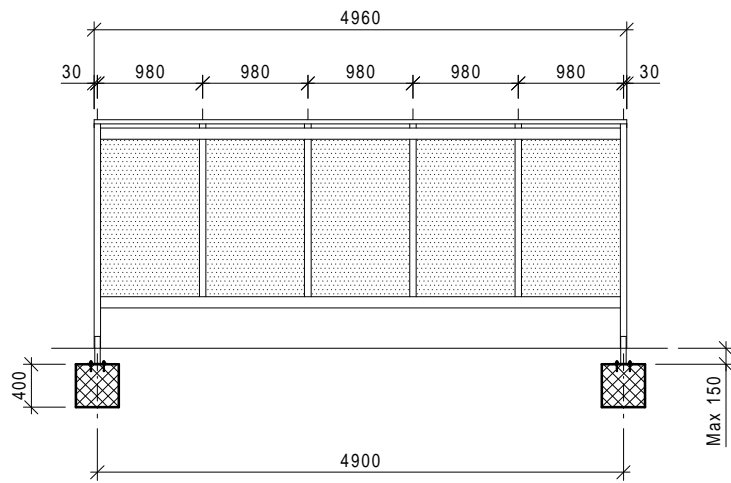

Plane of foundation
Fundamentplan
Plan de fondation
Schema fondazioni