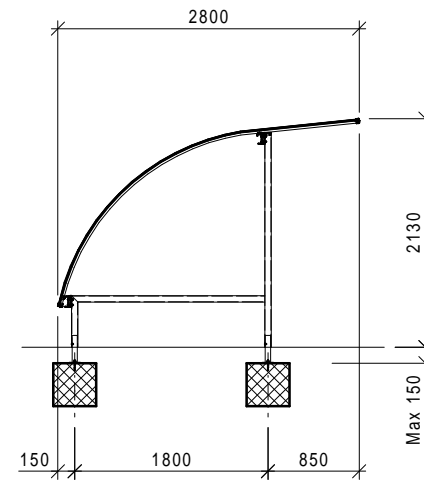

Plane of foundation
Fundamentplan
Plan de fondation
Schema fondazioni