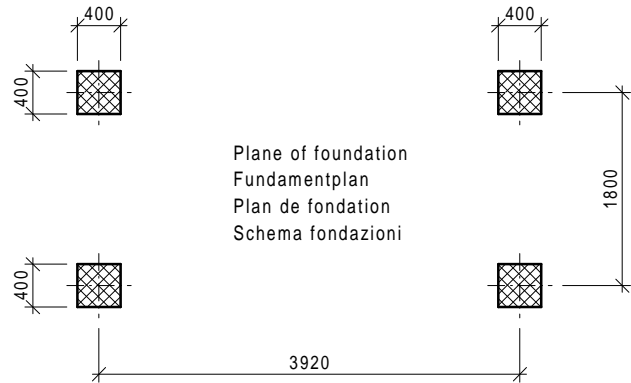

Plane of foundation
Fundamentplan
Plan de fondation
Schema fondazioni